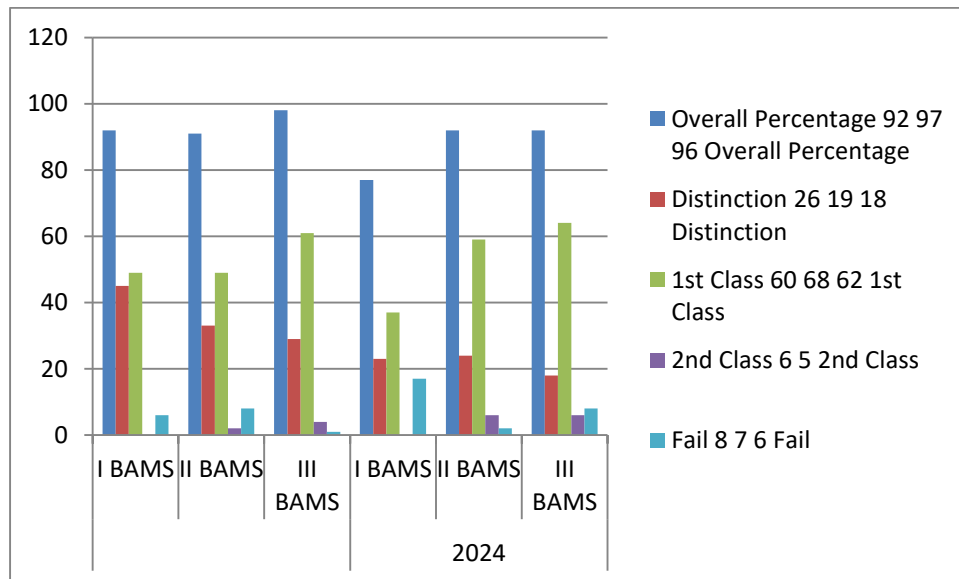

**RGUHS-First Year MD/MS (Ayu) Examination-Nov 2024 2023-24 Batch**

|                          |        |
|--------------------------|--------|
| No. of students appeared | 93     |
| Distinction              | 44     |
| First class              | 43     |
| Fail                     | 6      |
| Percentage               | 93.54% |

**RGUHS -Result of Final Year MD/MS (AYU) of January 2024 Examination 2020-21 Batch**

|                            |           |
|----------------------------|-----------|
| Total no. of students      | <b>71</b> |
| Distinction                | 4         |
| First class                | 62        |
| Second class               | 4         |
| Fail                       | 1         |
| <b>Percentage - 98.59%</b> |           |

**Comparative Results Graph of the Year 2022, 2023 & 2024**

**Under Graduation**